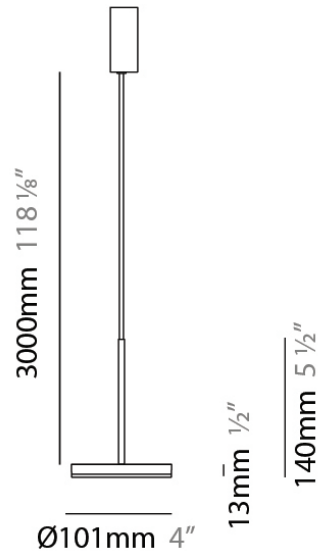

BELLA SUSPENSION

D81667-TIM

PROJECT _____

TYPE _____

NOTES _____

QUANTITY _____

DATE _____

GENERAL

Series: Bella
Brand: Panzeri
Division: Design
Mounting Type: Suspension
Mounting Location: Ceiling
Subcategory: Pendant

PHYSICAL

Shape: Disc
Diameter (mm): 101
Diameter (in): 4
Height (mm): 13
Height (in): 1/2
Max. Overall Height (mm): 3013
Max. Overall Height (in): 118 5/8
Light Distribution: Direct
Weight (kg): 0.54501
Weight (lbs): 1.2
Diffuser: Opal - Acrylic
Fixture Material: Metal

ELECTRICAL

Lamp Type: LED
Input Wattage (W): 6.5
Dimming: Non-Dimmable
Driver Location: Integrated
Input Voltage (V): 120

LED

Number of LEDs: 1
Color Temperature (°K): 2700
Max. Delivered Lumen (lm): 388
Nominal Lumen (lm): 460
CRI: >80 CRI

OPTICAL

RATINGS AND CERTIFICATIONS

Certified By: CSA Certified to UL and CSA Standards
IP rating: IP40