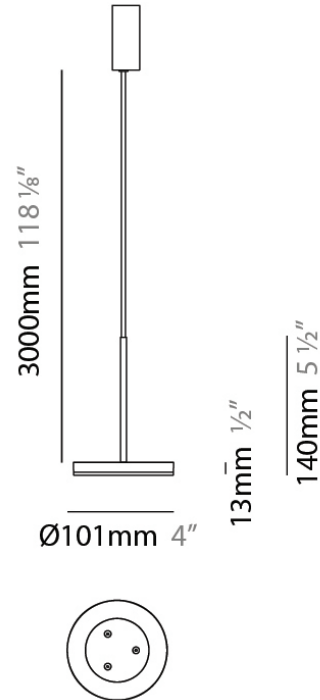

BELLA SUSPENSION

D81667R9-TIM

PROJECT

TYPE

NOTES

QUANTITY

DATE

GENERAL

Series: Bella

Brand: Panzeri

Division: Design

Mounting Type: Suspension

Mounting Location: Ceiling

Subcategory: Pendant

PHYSICAL

Shape: Round

Diameter (mm): 101

Diameter (in): 4

Height (mm): 13

Height (in): 1/2

Max. Overall Height (mm): 3013

Max. Overall Height (in): 118 ⁵/₈

Light Distribution: Direct

Weight (kg): 0.54501

Weight (lbs): 1.2

Diffuser: Acrylic Diffuser With Matt Finish

Fixture Material: Aluminum Die Cast

Cable Details: 3000mm / 118 1/8" Cable

ELECTRICAL

Lamp Type: LED

Input Wattage (W): 6.5

Total Output Wattage (W): 4.5

Dimming: Non-Dimmable

Driver Included: Yes

Driver Location: Integrated

Driver Type: Constant Voltage - Universal

Driver Class: Class 2

Input Voltage (V): 120 - 277

LED

Color Temperature (°K): 2700

Max. Delivered Lumen (lm): 388

CRI: >90 CRI

Lamp Life (hrs): 50000

OPTICAL

RATINGS AND CERTIFICATIONS

Certified By: CSA Certified to UL and CSA Standards

IP rating: IP40