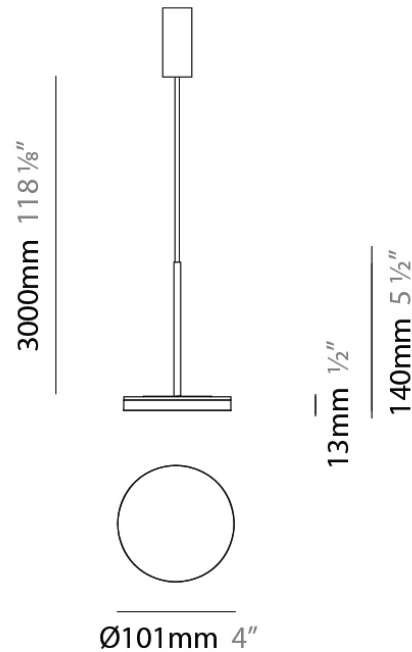

BELLA SUSPENSION

D81668-TIM

PROJECT
TYPE
NOTES
QUANTITY
DATE

GENERAL

Series: Bella
Brand: Panzeri
Division: Design
Mounting Type: Suspension
Mounting Location: Ceiling
Subcategory: Pendant

PHYSICAL

Diameter (mm): 101
Diameter (in): 4
Height (mm): 13
Height (in): 1/2
Max. Overall Height (mm): 3013
Max. Overall Height (in): 118 5/8
Light Distribution: Indirect
Weight (kg): 0.54501
Weight (lbs): 1.2
Diffuser: Opal - Acrylic
Fixture Material: Aluminum Die Cast
Cable Details: 3000mm / 118 1/8" Cable

ELECTRICAL

Lamp Type: LED
Input Wattage (W): 6.5
Driver Location: Integrated
Input Voltage (V): 120

LED

Number of LEDs: 1
Color Temperature (°K): 2700
Max. Delivered Lumen (lm): 388
Nominal Lumen (lm): 460
CRI: >80 CRI

OPTICAL

RATINGS AND CERTIFICATIONS

Certified By: CSA Certified to UL and CSA Standards
IP rating: IP40