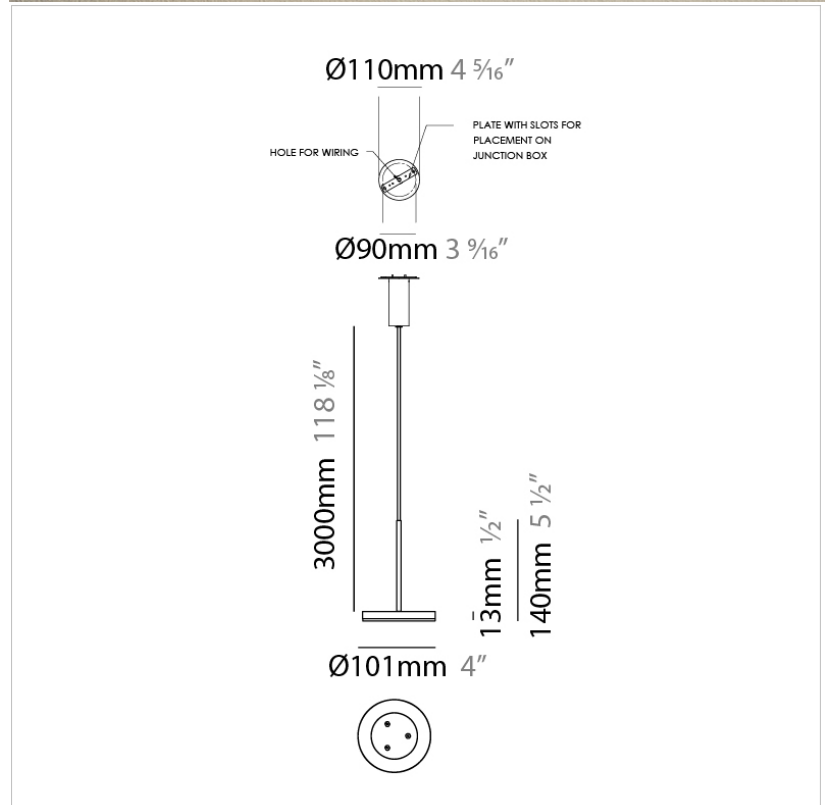

BELLA SUSPENSION

D81667-MBR

PROJECT _____

TYPE _____

NOTES _____

QUANTITY _____

DATE _____

GENERAL

Series: Bella
Brand: Panzeri
Division: Design
Mounting Type: Suspension
Mounting Location: Ceiling
Subcategory: Pendant

PHYSICAL

Shape: Disc
Diameter (mm): 101
Diameter (in): 4
Height (mm): 13
Height (in): 1/2
Max. Overall Height (mm): 3013
Max. Overall Height (in): 118 5/8
Light Distribution: Direct
Weight (kg): 0.54501
Weight (lbs): 1.2
Diffuser: Opal - Acrylic
Fixture Material: Metal

ELECTRICAL

Lamp Type: LED
Input Wattage (W): 6.5
Total Output Wattage (W): 6.5
Dimming: Non-Dimmable
Driver Location: Integrated
Input Voltage (V): 120

LED

Delivered Lumen Range: 100 - 499 lm
Number of LEDs: 1
Color Temperature (°K): 2700
Max. Delivered Lumen (lm): 388
Nominal Lumen (lm): 460
CRI: >80 CRI

OPTICAL

RATINGS AND CERTIFICATIONS

Certified By: CSA Certified to UL and CSA Standards
IP rating: IP40

D